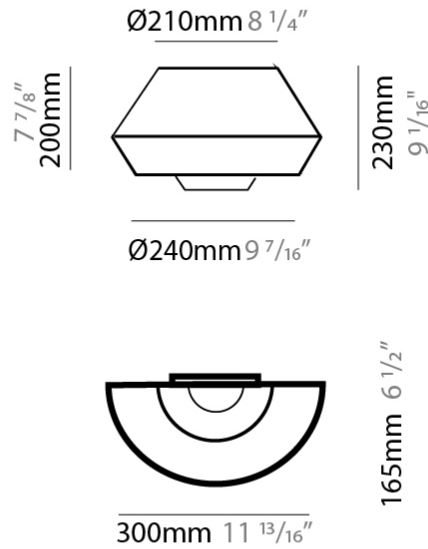

BANYO SURFACE

D113017- _____

base number   Finish Options   Finish Options

1. To build a product code in our configurator select the specify button on the base model # product page
2. To build a manual product code on this datasheet choose from the options listed below in blue font and add the suffix to the base model #

GENERAL

Series: Banyo
Brand: Ole
Division: Design
Mounting Type: Surface
Mounting Location: Wall
Subcategory: Up/Down Light

PHYSICAL

Shape: Round
Width (mm): 300
Width (in): 11 ¹³/₁₆
Height (mm): 230
Depth (mm): 300
Height (in): 9 ¹/₁₆
Extension (mm): 165
Extension (in): 6 ¹/₂
Light Distribution: Indirect
Weight (kg): 1.1
Weight (lbs): 2.4
Diffuser: Satin Glass
Fixture Finish: [BEI](#) / [BLK](#) / [BLU](#) / [COG](#) / [DGN](#) / [GRY](#) / [MRN](#) / [MOC](#) / [MUS](#) / [OLV](#) / [SIL](#) / [STN](#) / [TER](#) / [WHI](#)
Holder Finish: [MWH](#) / [MBK](#)
Accent Finish: Black (except for White Cord)
Fixture Material: Fabric Cord / Metal

ELECTRICAL

Number of Lamps: 1
Lamp Type: LED Retrofit
Lamp Shape: A19
Bulb Included: Bulb Not Included
Max. Wattage Per Lamp (W): 15
Lamp Base: E26
Input Voltage (V): 120
Upon Request: 277Vac / GU24

LED

OPTICAL

RATINGS AND CERTIFICATIONS

Certified By: Certified for North American Standards
IP rating: IP20