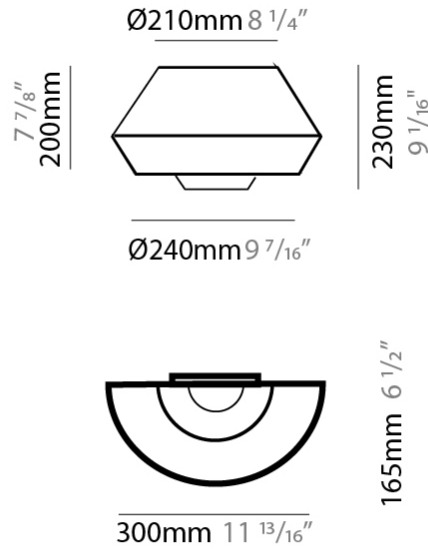

BANYO SURFACE

D113019-

base number   Finish Options   -   Finish Options

1. To build a product code in our configurator select the specify button on the base model # product page
2. To build a manual product code on this datasheet choose from the options listed below in blue font and add the suffix to the base model #

GENERAL

Series: Banyo
Brand: Ole
Division: Design
Mounting Type: Surface
Mounting Location: Wall
Subcategory: Up/Down Light

PHYSICAL

Shape: Round
Width (mm): 300
Width (in): 11 ¹³/₁₆
Height (mm): 230
Depth (mm): 300
Height (in): 9 ¹/₁₆
Extension (mm): 165
Extension (in): 6 ¹/₂
Light Distribution: Indirect
Weight (kg): 1.1
Weight (lbs): 2.4
Diffuser: Satin Glass
Fixture Finish: [BEI](#) / [BLK](#) / [BLU](#) / [COG](#) / [DGN](#) / [GRY](#) / [MRN](#) / [MOC](#) / [MUS](#) / [OLV](#) / [SIL](#) / [STN](#) / [TER](#) / [WHI](#)
Holder Finish: [MWH](#) / [MBK](#)
Fixture Material: [Fabric Cord](#) / [Metal](#)

ELECTRICAL

Number of Lamps: 1
Lamp Type: LED Retrofit
Lamp Shape: A19
Bulb Included: Bulb Not Included
Max. Wattage Per Lamp (W): 15
Lamp Base: E26
Input Voltage (V): 120
Upon Request: 277Vac / GU24

LED

OPTICAL

RATINGS AND CERTIFICATIONS

Certified By: Certified for North American Standards
IP rating: IP20

PROJECT
TYPE
SPECIFIER
QUANTITY
DATE